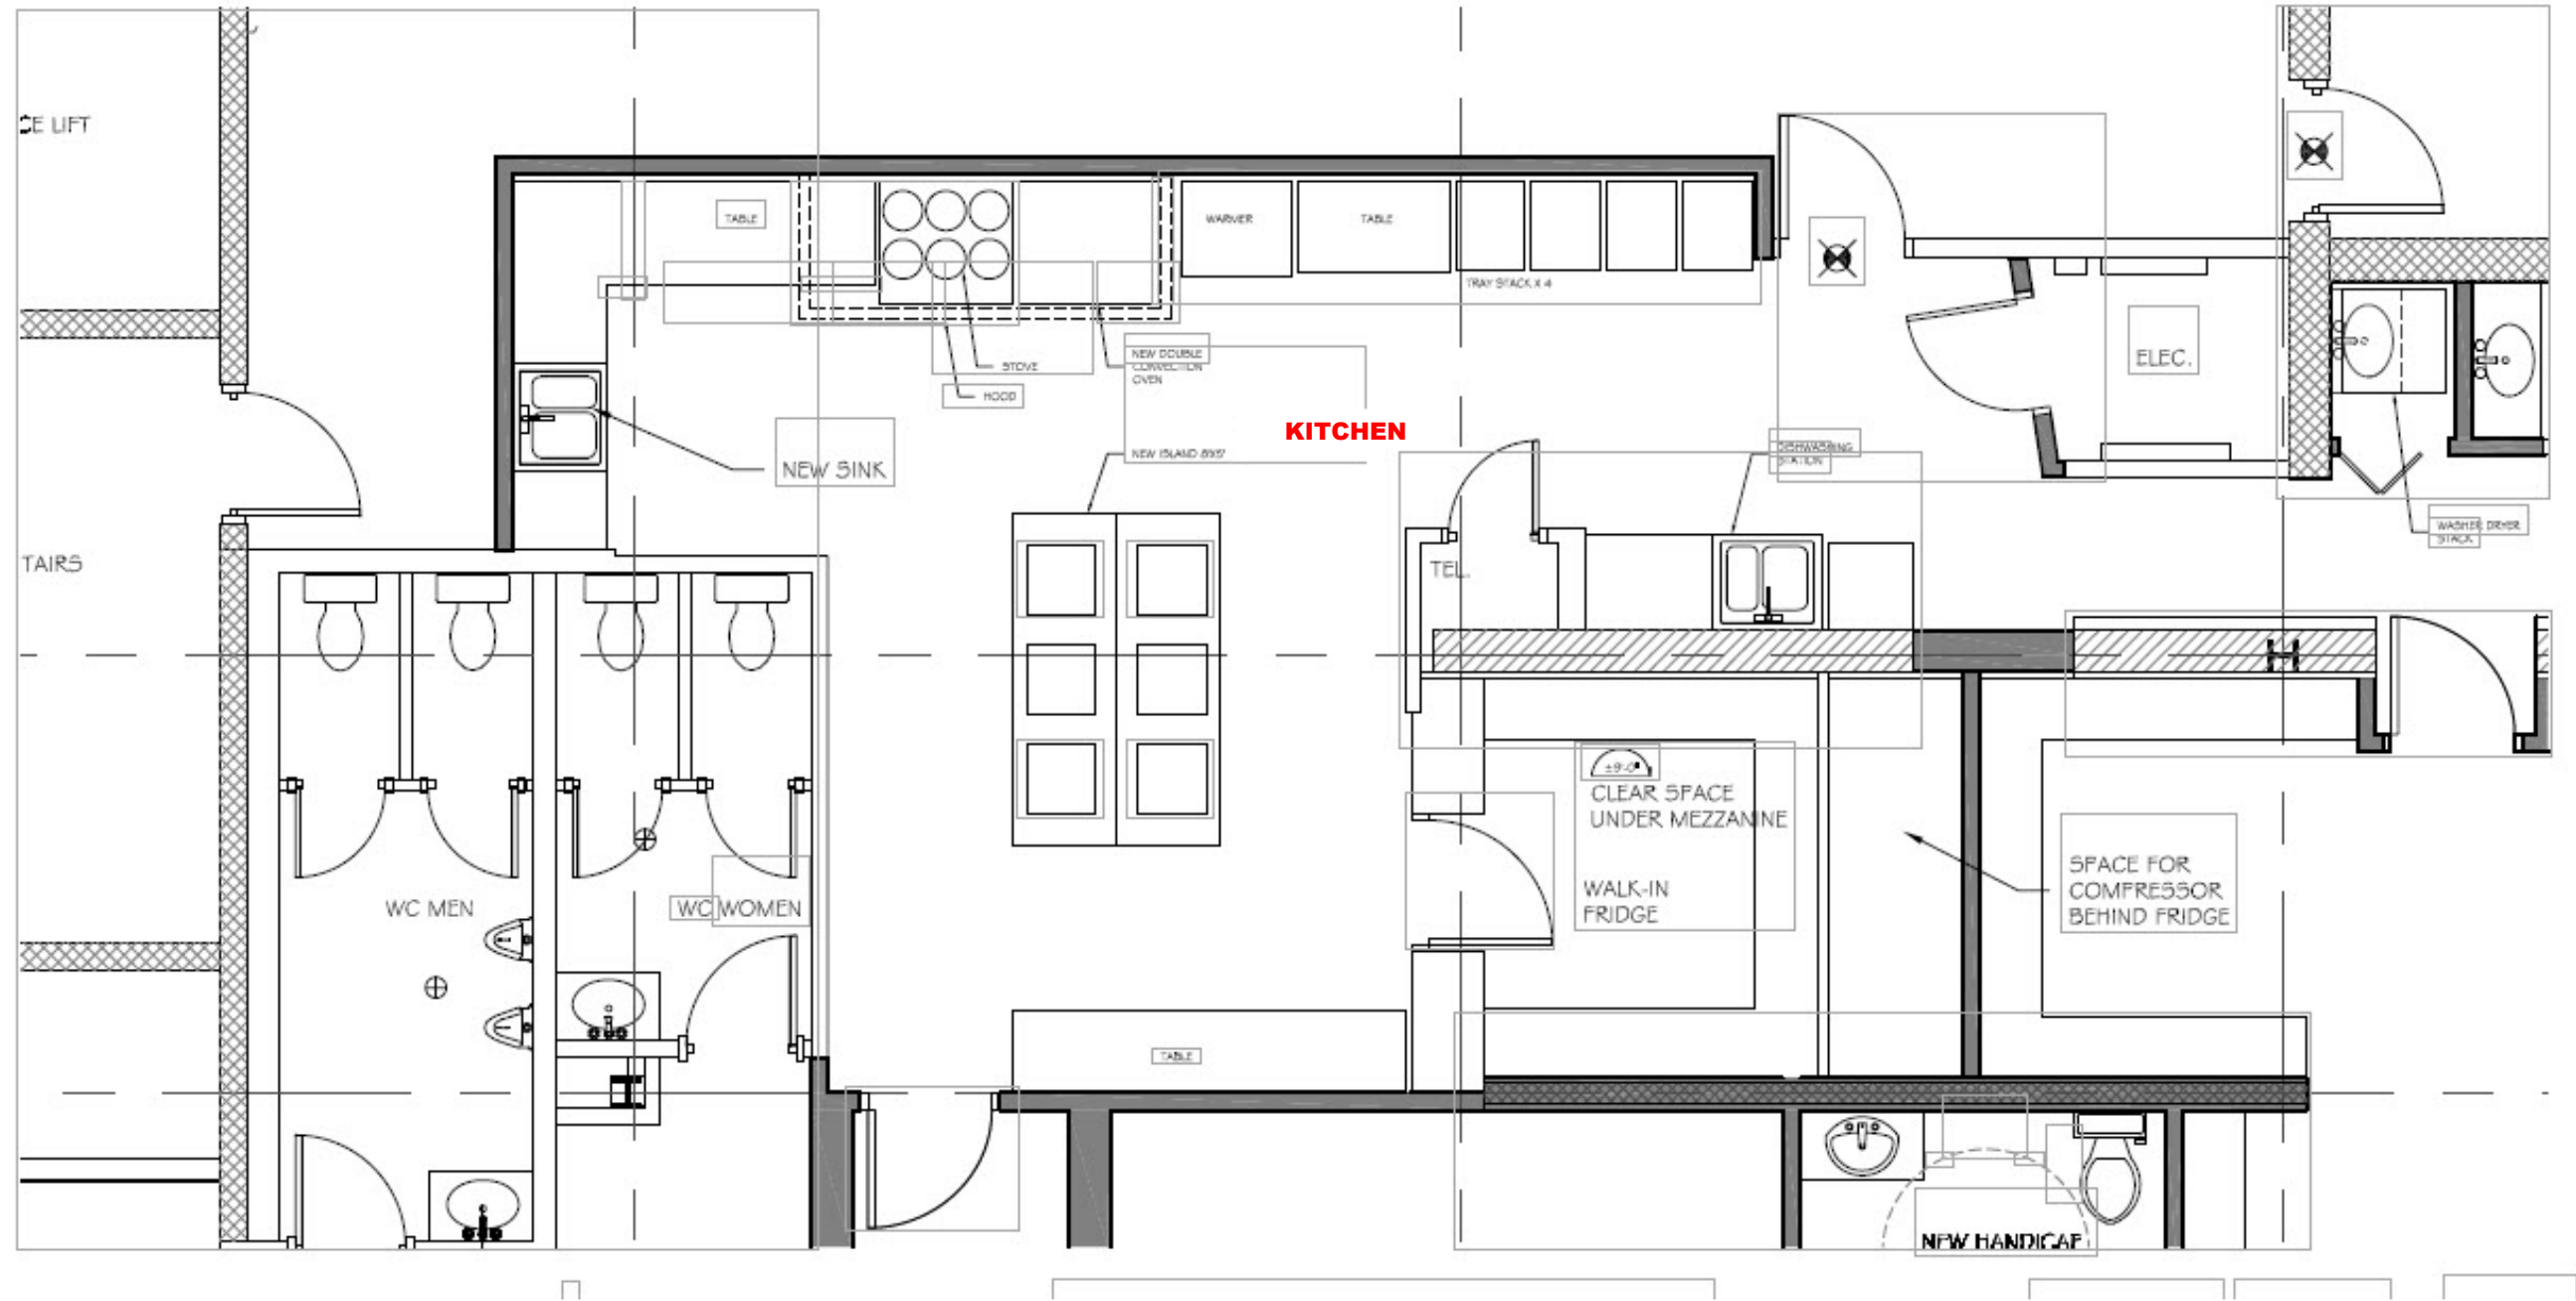

KITCHEN LAYOUT

Dedication Opportunities

Youth & Family Wing	\$360,000 SOLD
Early Childhood Learning Center	\$250,000
Reception Hall	\$180,000
Library & Lounge	\$75,000
Kitchen	\$40,000
Office Suite	\$36,000
Reception Hall Chandeliers	\$30,000
Children's Classroom (2)	\$25,000
Shul Bimah	\$20,000
Donor Wall	\$15,000
Jerusalem Stone Wall - Large (10)	\$5,000
Jerusalem Stone Wall - Standard (50)	\$2,500
Mezuzah (15)	\$1,800